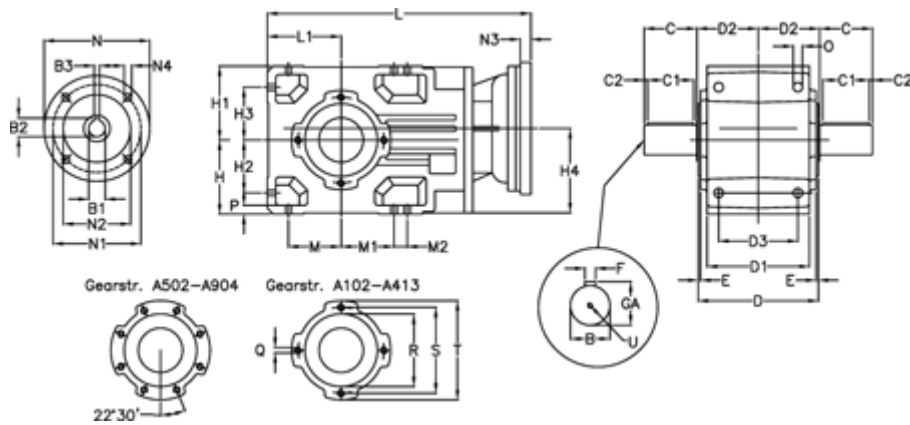

Article number: 296003511692225
 Description: Bevel helical gearbox
 A353UD-116,9-P71B5

Measures

B = 40	D1 = 166	H1 = 100	M2 = 11	Q = M10x17
B1 = 14	D2 = 89	H2 = 73.0	N = 160	R = 110
B2 = 16.3	D3 = 135	H3 = 73.0	N1 = 130	S = 130
B3 = 5	Description = A353 UD-xx P71 B5	H4 = 114.0	N2 = 110	T = 150
C = 70	E = 3.5	L = 417.0	N3 = 5	U = M12x28
C1 = 60	F = 12	L1 = 100	N4 = M8x16	
C2 = 5.0	GA = 43.0	M = 73.0	O = 12.0	
D = 173	H = 100	M1 = 73.0	P = 11	